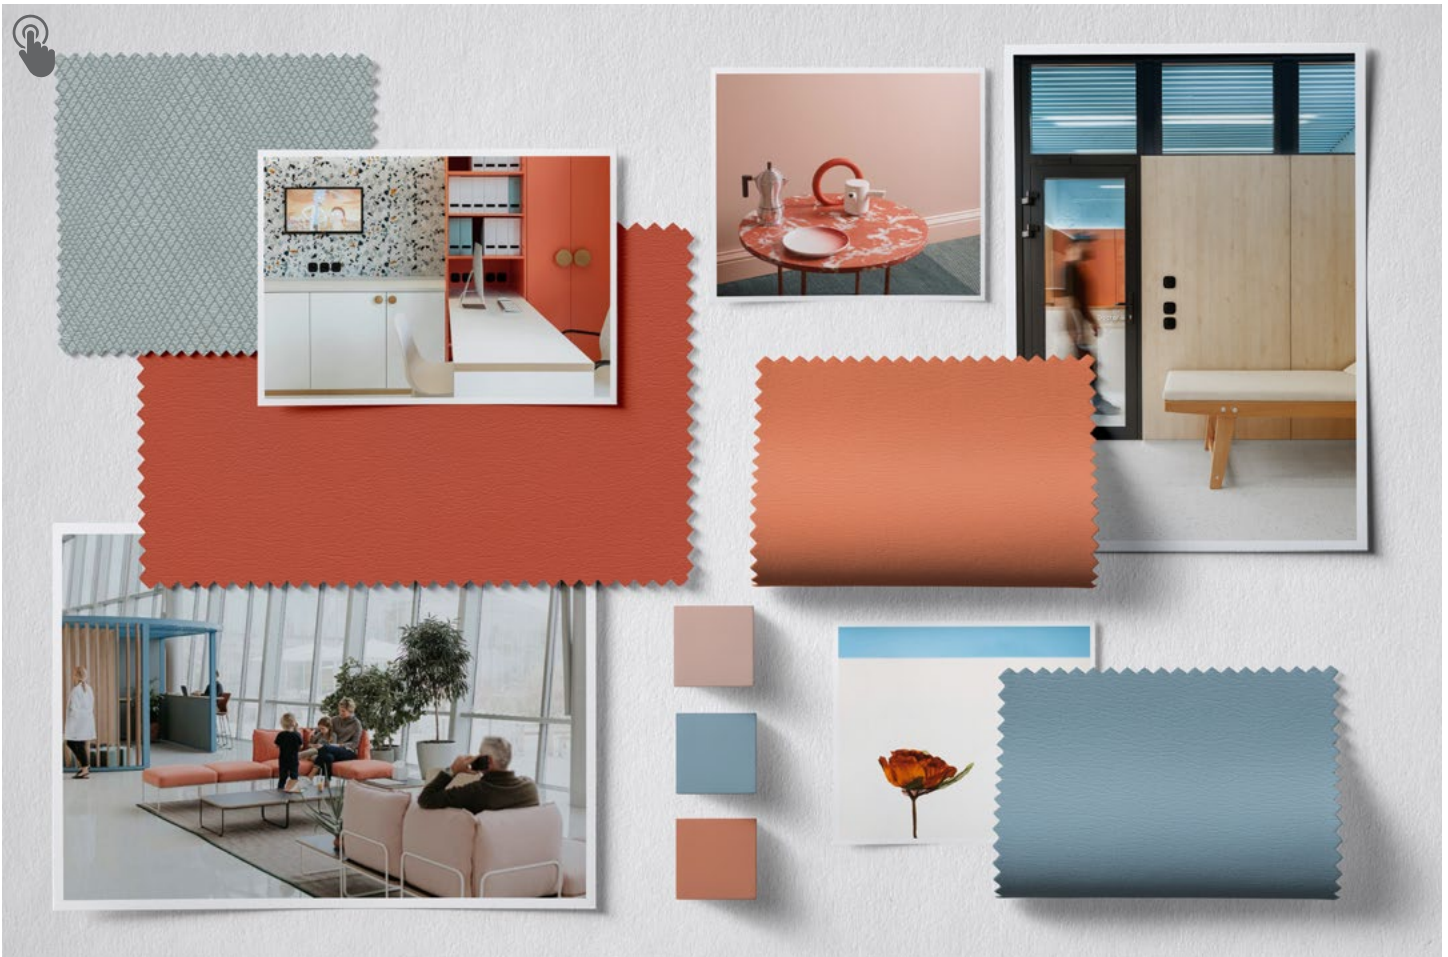

Warmth, Joy, Happiness

According to color healing therapy, orange is the best color for hospitals, especially in children's rooms. This color, in any shade, radiates warmth, joy and happiness.

Light blue and punchy orange may seem odd together, but these colors are complementary colors on the color wheel and are a natural fit.

Wired
531-2591 Baby Blue

Ultraleather Pro
554-8229 Campfire

Ultraleather Pro
554-8254 Rosy Coral

Ultraleather Pro
554-2661 Bluebird